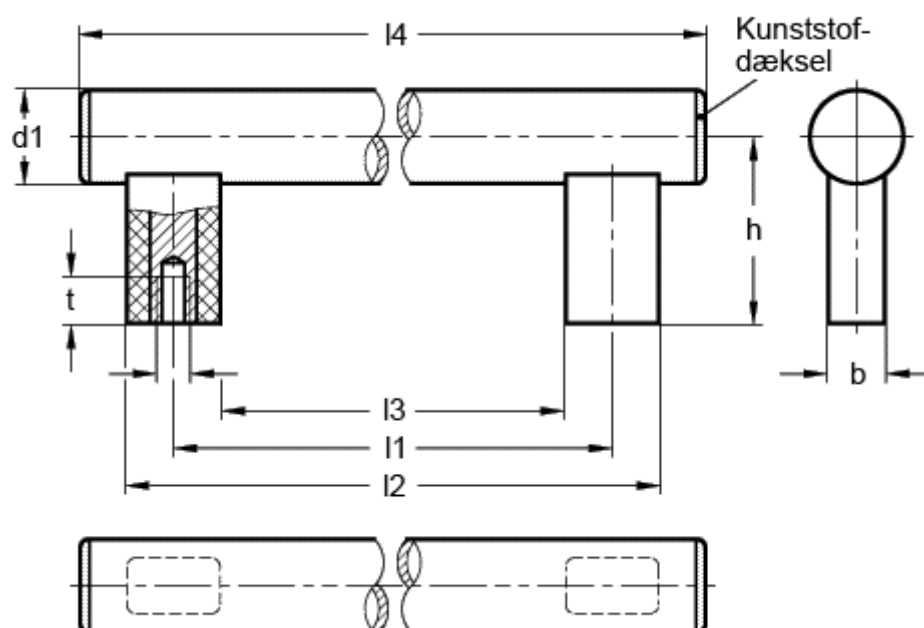

Article number: 201142300

Description: E+G Handle GN 666-30-M6-300-SW

Measures

$b = 18$

$t \text{ min} = 15$

$d1 = 30$

$d2 = M6$

$h = 60$

$l1 = 300$

$l2 = 330$

$l3 = 270$

$l4 = 365$